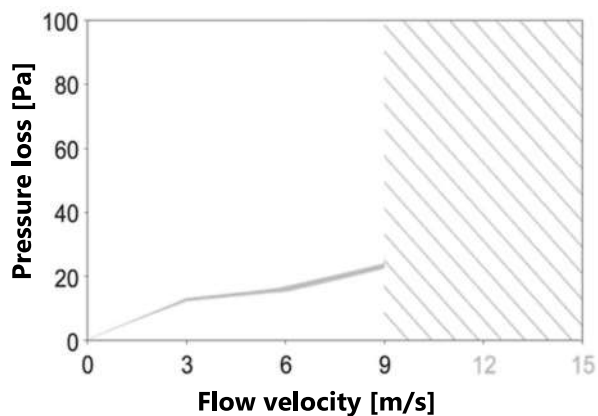

Scope of delivery:

- Plastic shutter (VK)

Pressure losses VK 100 – VK 125: